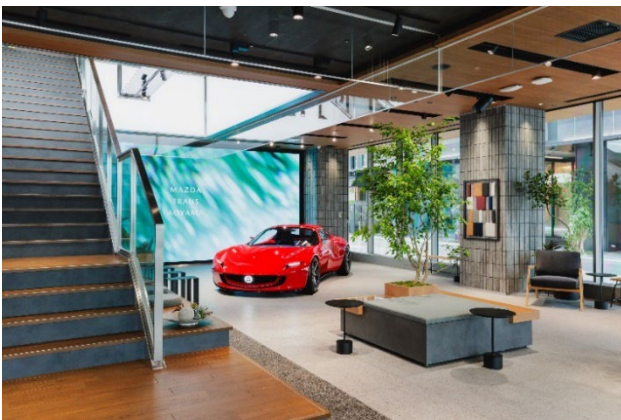

## MAZDA TRANS AOYAMA Opens in Minami-Aoyama - To Offer Mazda Brand Experience that Enriches Life-in-Motion-

On Thursday, February 6, Mazda Motor Corporation (“Mazda”) is set to open MAZDA TRANS AOYAMA, an all-new concept showroom offering the Mazda brand experience in Minami-Aoyama – hub of cultural innovation – in the Minato ward of Tokyo.

"TRANS" in “MAZDA TRANS AOYAMA” connotes "change or transcendence," signifying Mazda’s wish that this space inspire people to take a positive outlook. Guided by the company’s purpose of “enrich life-in-motion for those we serve,” Mazda aims to deliver uplifting experiences to everyone with whom it engages in furtherance of this aspiration. MAZDA TRANS AOYAMA will serve as a space where not only current customers and enthusiasts, but also individuals who have yet to develop a connection with Mazda may tap into a range of information and experience the Mazda brand in the hope that they discover something new and feel inspired.

The facility features a café supervised by ITSUKI COFFEE, a specialty roaster that originated on Hiroshima’s Miyajima, providing visitors with a comfortable and relaxing respite. MAZDA TRANS AOYAMA will continually strive to enhance accessible and enjoyable content for all with limited-duration exhibits, experiential events, and workshops on diverse themes in addition to automobiles. Actual production automobiles, concept cars, and historic Mazda vehicles will be on permanent display, as will miniature cars chronicling Mazda Motor Corporation’s history. The MX-5 test drives will also allow visitors to envision a life with Mazda.

MAZDA TRANS AOYAMA 1F

MAZDA TRANS AOYAMA Cafe Counter

In moving toward 2030, Mazda will aim to continue our research based on our human-centered philosophy, create more moving experiences for people to enjoy while driving in their daily life, and deliver more enjoyment to everyday life which will uplift and energize people.